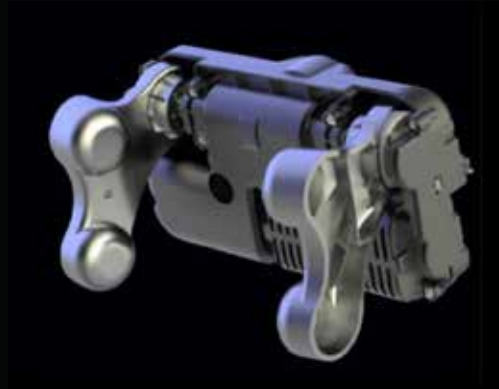

R5

Neck Care
Massager

ELEEEELS

Acupoint Massager Soothes Neck Strains

Clamping and
Kneading
Massage
Mechanism

Hot
Compress

Cordless and
Portable

2-Hour
Battery Life

Unique Clamping and Kneading Massage Mechanism

allows deep kneading to simulate manual massage techniques that squeeze and knead acupuncture points deep in the muscles

Core Technology of Massage Chair

Unlike other neck massagers that use rollers, R5 features the core technology of a massage chair on the neck for simultaneous massage of multiple acupoints

Hot Compress

with simultaneous compression on the shoulder and neck to penetrate the muscles

Ergonomic Design

that fits the shape of the neck, prevents twisted neck, and reduces the compression of the cervical spine

360° Three-Dimensional Support

for head and neck

Soft and Skin Friendly Materials

breathable, durable, comfortable to wear and easy to clean

Benefits

- Relaxes neck stiffness and soreness, relieves tension, and reduces headaches
- Improves relaxation, rapidly soothes strains and stiffness of the shoulder and neck
- Accurately targets sore points, and penetrates into fascial layer for deep relief of soreness
- Increases degree of movement, and prevents development of muscle knots and pain