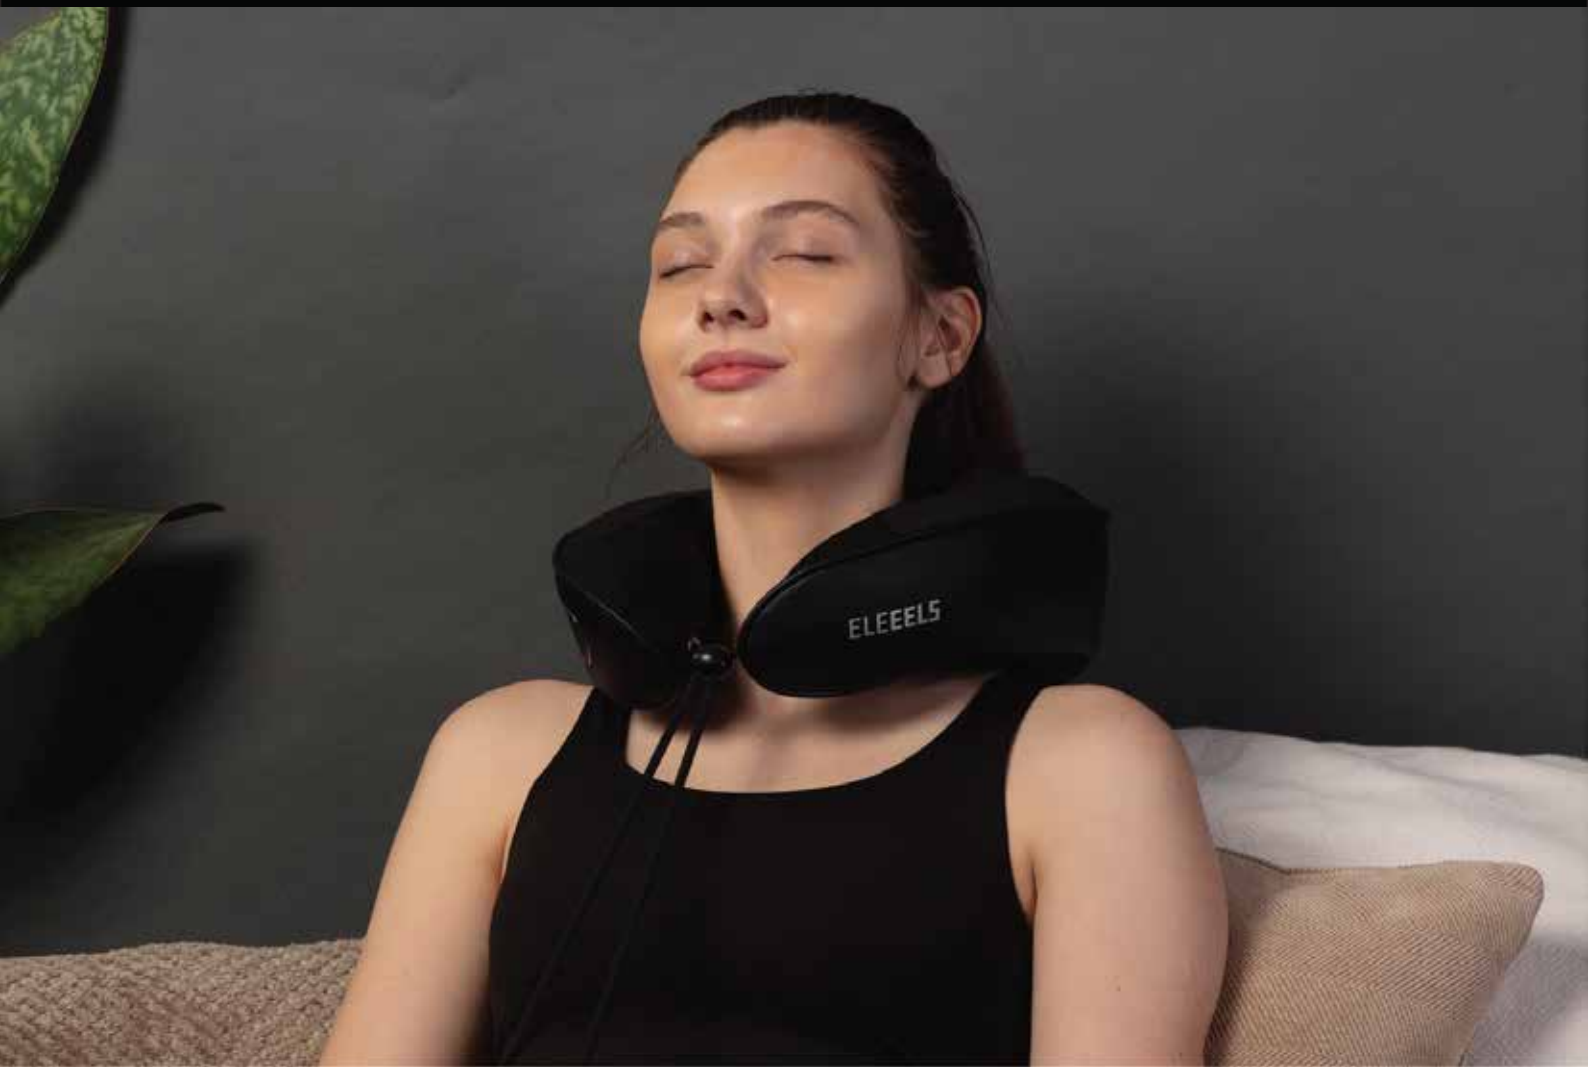

R5

Neck Care
Massager

ELEEEELS

Acupoint Massager Soothes Neck Strains

Clamping and
Kneading
Massage
Mechanism

Hot
Compress

Cordless and
Portable

2-Hour
Battery Life

Unique Clamping and Kneading Massage Mechanism

allows deep kneading to simulate manual massage techniques that squeeze and knead acupuncture points deep in the muscles

Core Technology of Massage Chair

Unlike other neck massagers that use rollers, R5 features the core technology of a massage chair on the neck for simultaneous massage of multiple acupoints

Hot Compress

with simultaneous compression on the shoulder and neck to penetrate the muscles

Ergonomic Design

that fits the shape of the neck, prevents twisted neck, and reduces the compression of the cervical spine

360° Three-Dimensional Support

for head and neck

Soft and Skin Friendly Materials

breathable, durable, comfortable to wear and easy to clean

Benefits

- Relaxes neck stiffness and soreness, relieves tension, and reduces headaches
- Improves relaxation, rapidly soothes strains and stiffness of the shoulder and neck
- Accurately targets sore points, and penetrates into fascial layer for deep relief of soreness
- Increases degree of movement, and prevents development of muscle knots and pain