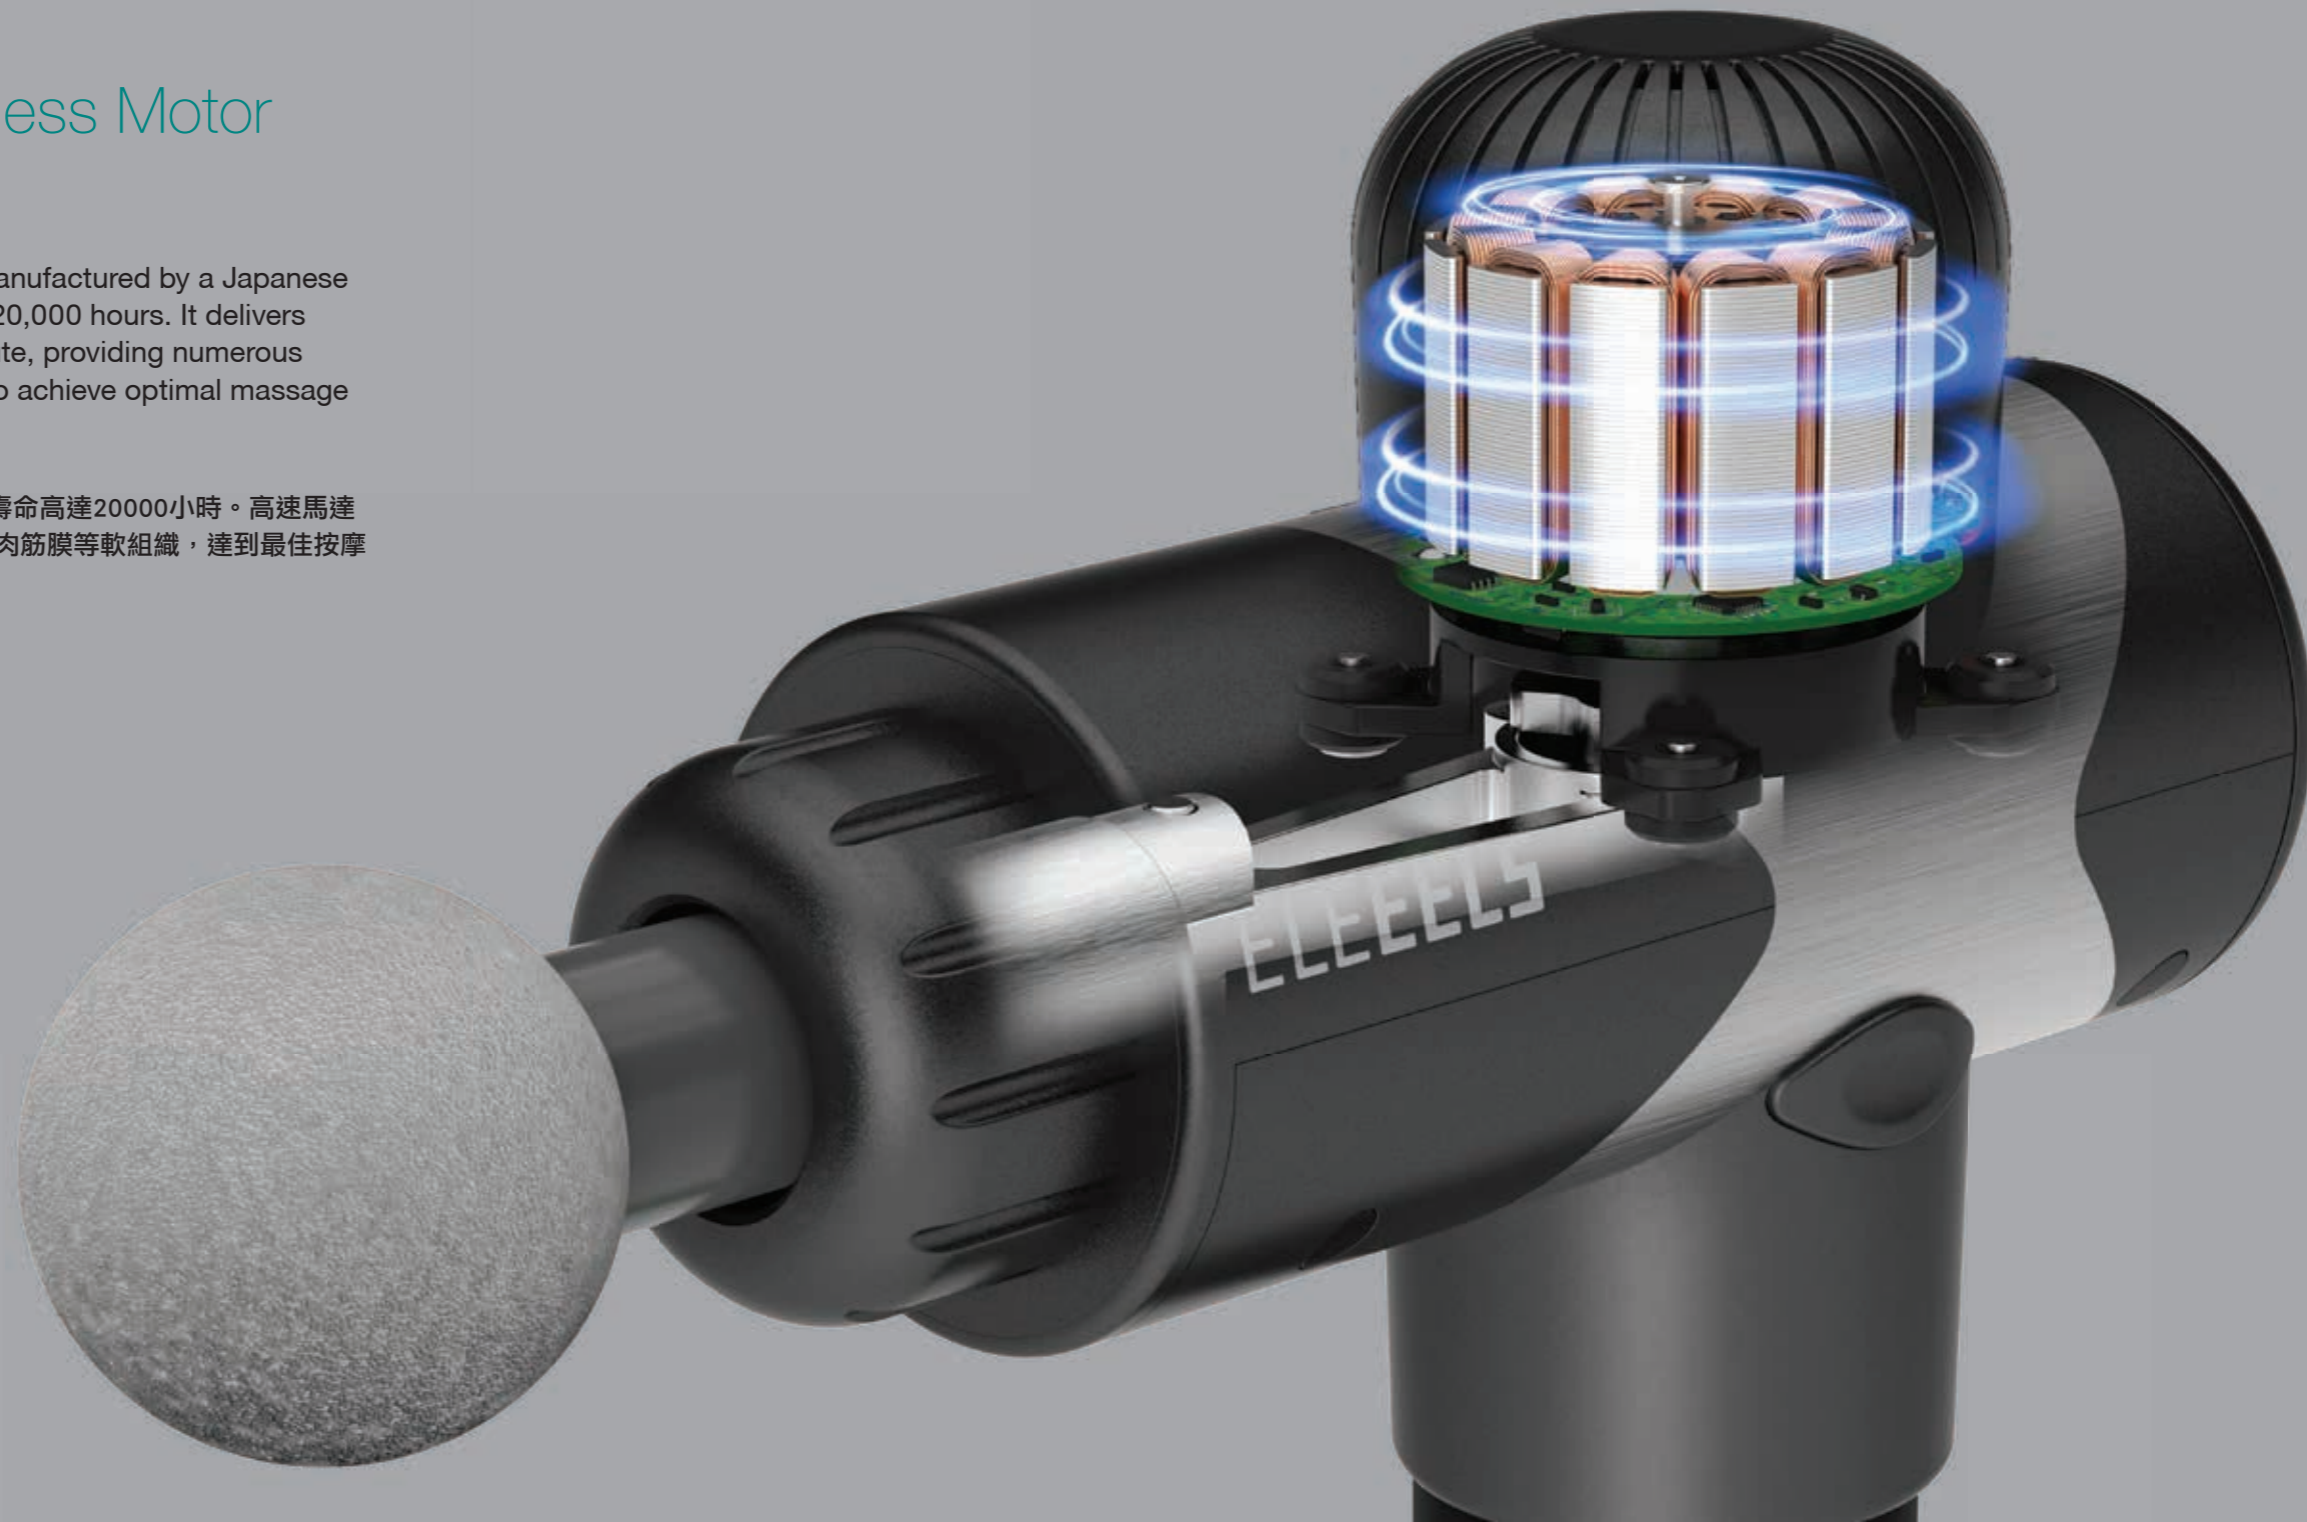

High-Speed Brushless Motor 高速無刷馬達

The high-speed brushless motor is manufactured by a Japanese company, and can run for as long as 20,000 hours. It delivers a maximum of 3,200 strokes per minute, providing numerous shock-waves deep into the muscles to achieve optimal massage results.

選用日本廠家生產的高速無刷馬達，馬達壽命高達20000小時。高速馬達每分鐘可敲擊3200次，振力可穿透多層肌肉筋膜等軟組織，達到最佳按摩效果。