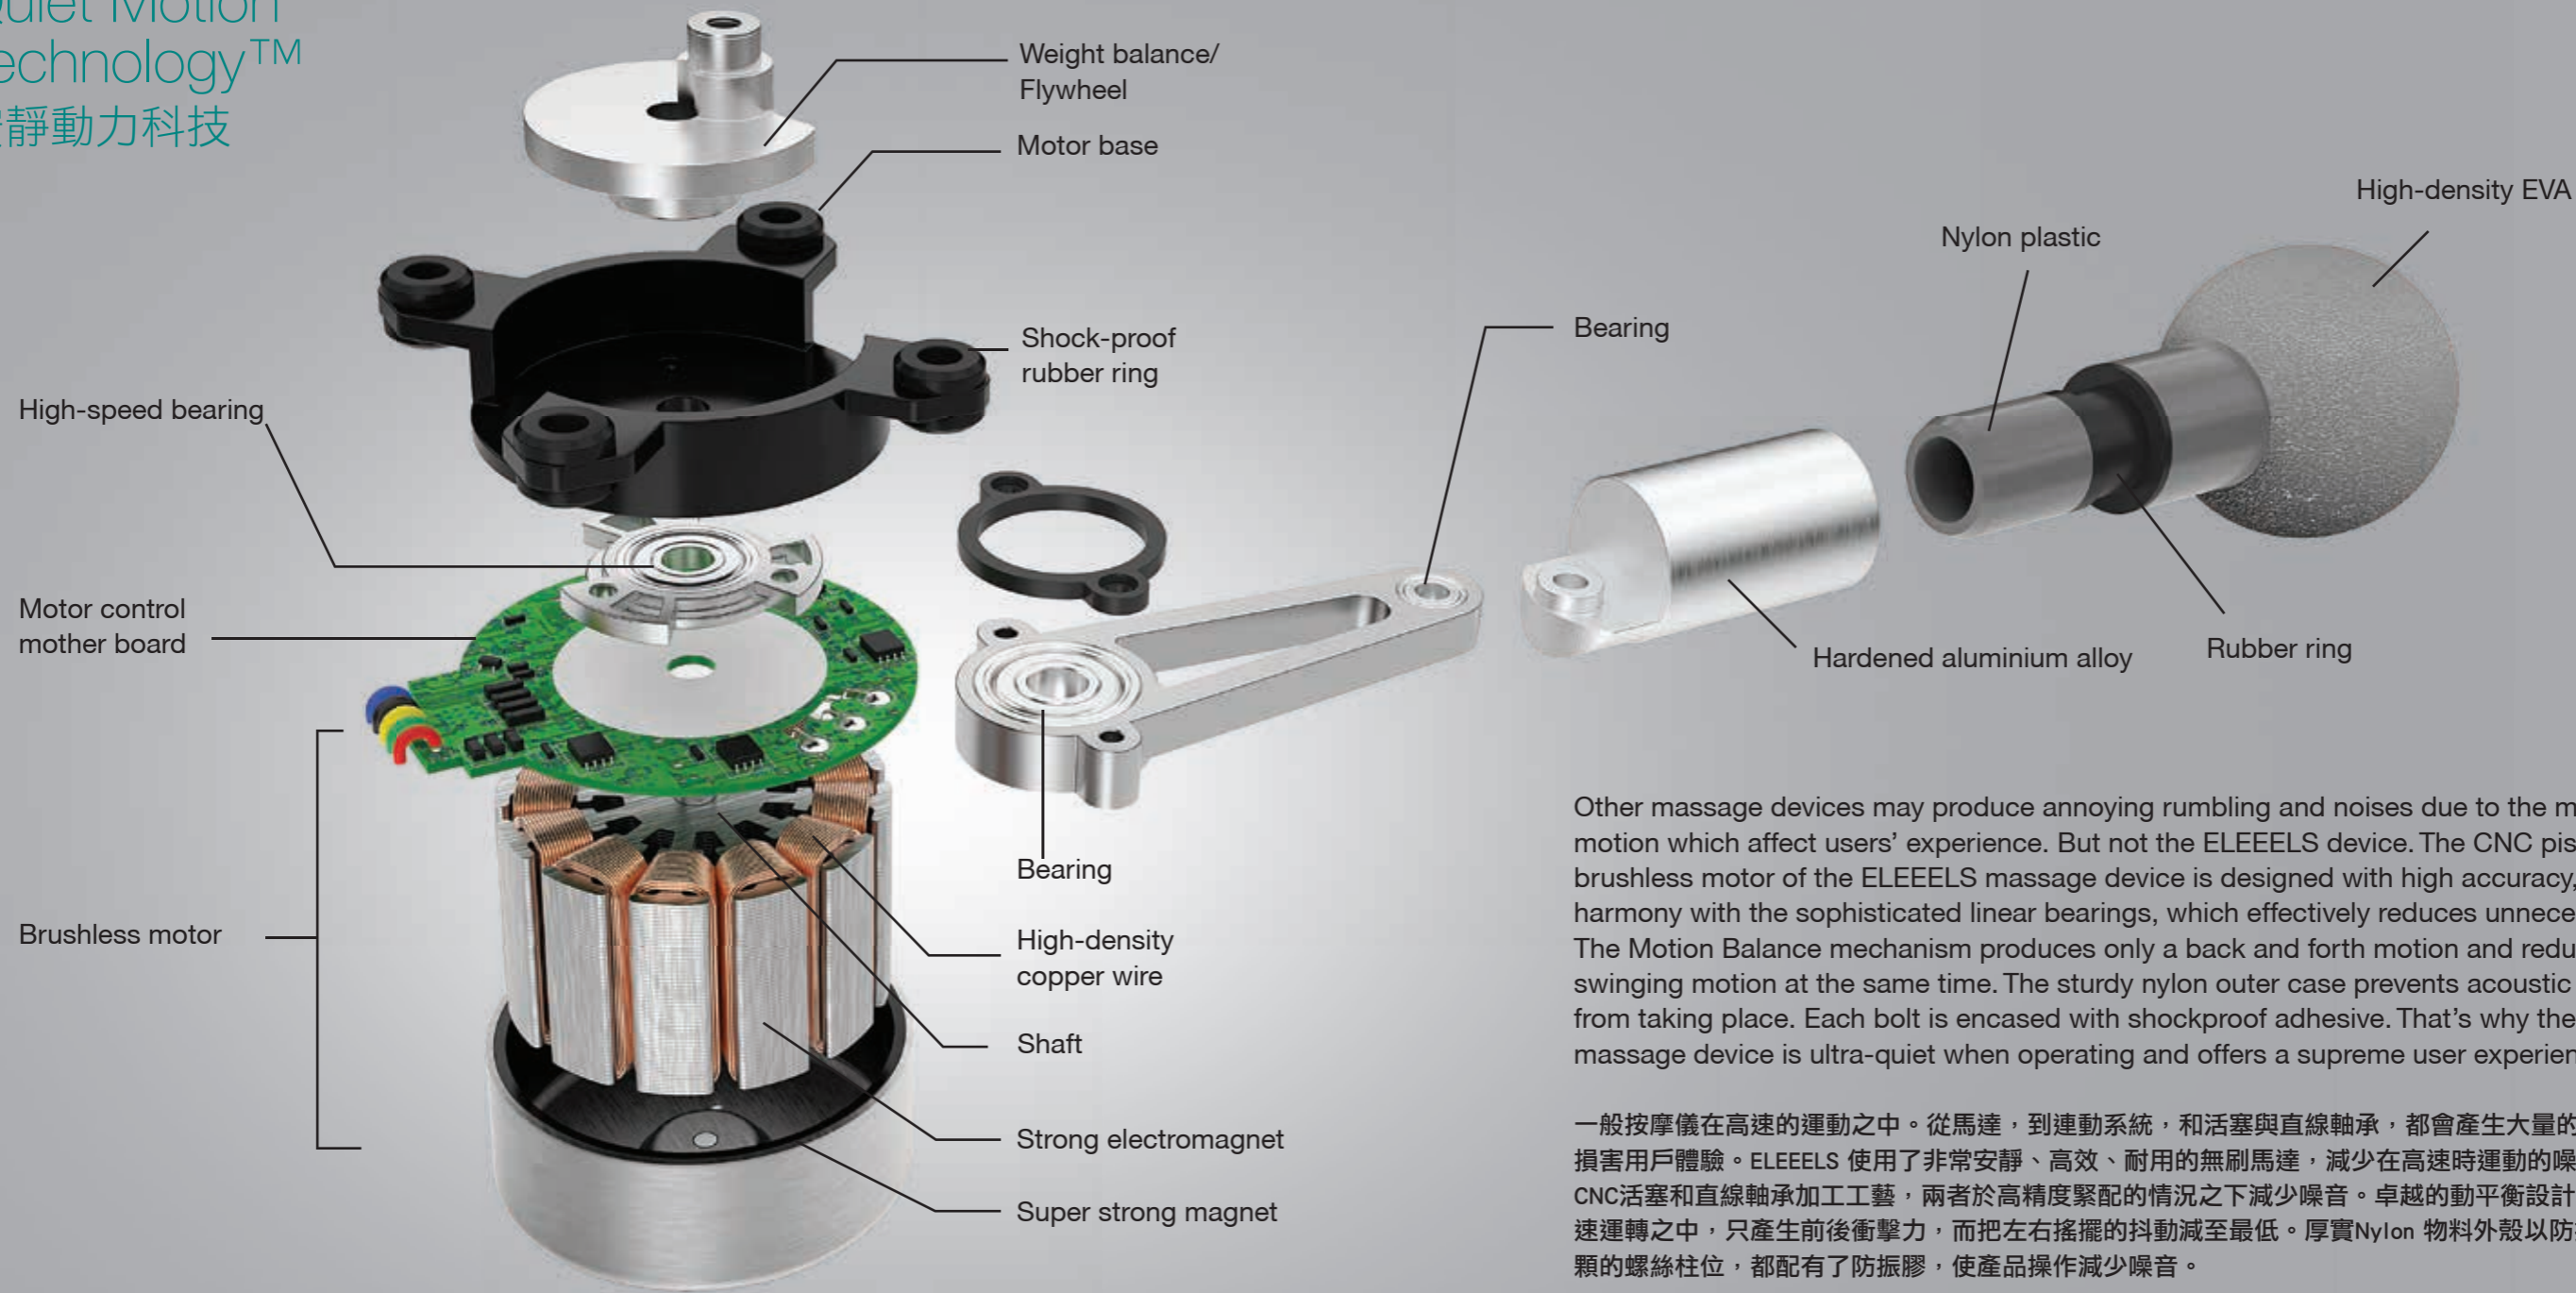

Other massage devices may produce annoying rumbling and noises due to the motor's motion which affect users' experience. But not the ELEEELS device. The CNC piston in the brushless motor of the ELEEELS massage device is designed with high accuracy, acting in harmony with the sophisticated linear bearings, which effectively reduces unnecessary noise. The Motion Balance mechanism produces only a back and forth motion and reduces the swinging motion at the same time. The sturdy nylon outer case prevents acoustic resonance from taking place. Each bolt is encased with shockproof adhesive. That's why the ELEEELS massage device is ultra-quiet when operating and offers a supreme user experience.