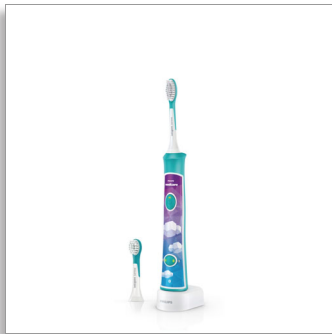

Philips Sonicare For Kids
Sonic electric toothbrush

Built-in Bluetooth®

Coaching App
2 brush heads
2 modes

HX6322/04

Interactive sonic power. More fun, better brushing

An exciting start to lifelong healthy habits

Keep kids engaged while they learn to brush. The Philips Sonicare For Kids Bluetooth-enabled toothbrush interacts with a fun app that helps kids brush better and for longer. Kids have fun while learning techniques that will last a lifetime.

PHILIPS
sonicare

Sonic electric toothbrush
Built-in Bluetooth® Coaching App, 2 brush heads, 2 modes

Specifications

Power

- Voltage: 110-220 V

Technical specifications

- Battery: Rechargeable
- Battery type: Lithium ION

Ease of use

- Brush head system: Easy click-on brush heads
- Battery indicator: Light shows battery status
- Display: Illuminated display
- Handle: Rubber grip for easy handling, Slim ergonomic design

Items included