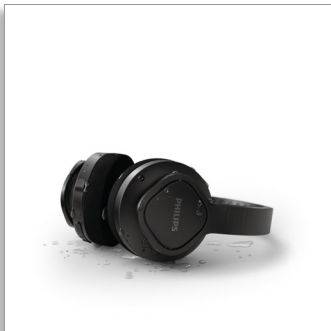

Philips  
Wireless sports  
headphones

Washable ear-cup cushions  
Lightweight and rugged  
IP55 dust/water protection

TAA4216BK

### **From workout playlist to vital call**

- Powerful 40 mm neodymium drivers
- Clear sound and powerful bass
- Your tunes stay yours. Closed-back design
- Charge for 15 minutes, get 2 hours of extra play time

### **From the park to the streets to the beach**

- Easy storage. Compact-folding design
- Multi-function button. Built-in mic. Easy pairing
- Compatible with an audio cable (3.5 mm jack)

## Closed-back design

Perfectly tuned 40 mm neodymium drivers deliver the bass to keep you going. The closed-back construction delivers great passive noise isolation. You get to pump up your tunes without annoying others.