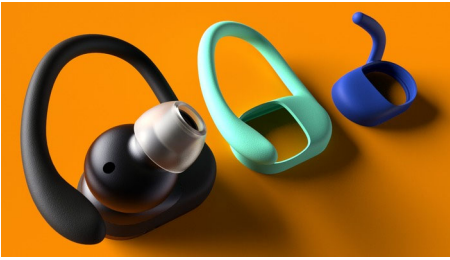

- Let the world in when you need to. Awareness Mode
- Switch between earbuds as you need. Mono mode
- Sound tuned for sports. 9 mm neodymium drivers
- Touch controls. Built-in mic. Easy pairing

From gym to street

- Magnetic charging case. Up to 24 hours play time
- 6 hours of play time from a single charge
- Charge for 15 minutes, train an extra hour
- Track your performance and more. Philips Headphones app

PHILIPS

True wireless sports headphones
Go series in-ear fit Heart-rate monitor, Ear hooks or wing tips, UV cleaning

TAA7306BK/00

Highlights

Ear hooks or wing tips

For light- to medium-intensity workouts, flexible and detachable wing tips keep the fit secure. When you're up for a harder session, detachable ear hooks ensure that your buds stay put. Pick your ear-hook or wingtip colour to suit your style.