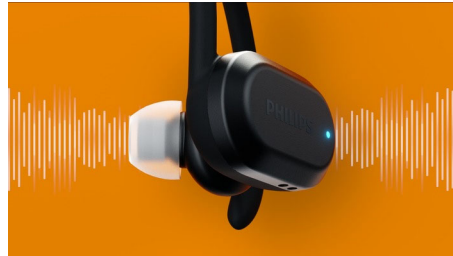

Awareness Mode

Want to hear your fellow gym goers? Activate Awareness Mode and have a conversation without removing your headphones. If you need to take a call, mono mode lets you use a single earbud to talk and you can swap between earbuds without missing a word.