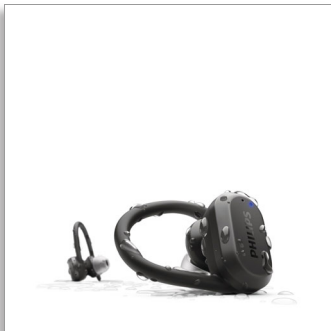

Philips
True wireless sports
headphones

Go series in-ear fit

Heart-rate monitor
Ear hooks or wing tips
UV cleaning

TAA7306BK

Train smarter

Run faster. Jump higher. These true wireless sports headphones boast detachable ear hooks for a super-secure fit. Energising sound keeps you focused and the built-in heart-rate monitor helps you train in tune with your body.

Go series headphones. Secure no matter what.

- Flexible fit. Ear hooks or wing tips
- Listen to your body. Heart-rate monitor
- Go hard, stay fresh. UV cleaning
- IP57 dust resistant and waterproof

From workout playlist to vital call

- Let the world in when you need to. Awareness Mode
- Switch between earbuds as you need. Mono mode
- Sound tuned for sports. 9 mm neodymium drivers
- Touch controls. Built-in mic. Easy pairing

From gym to street

True wireless sports headphones
Go series in-ear fit Heart-rate monitor, Ear hooks or wing tips, UV cleaning

TAA7306BK/00

Highlights

Ear hooks or wing tips

For light- to medium-intensity workouts, flexible and detachable wing tips keep the fit secure. When you're up for a harder session, detachable ear hooks ensure that your buds stay put. Pick your ear-hook or wingtip colour to suit your style.